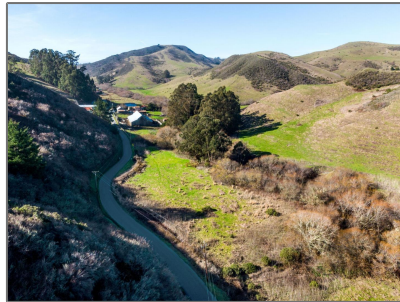

# Lots And Land For Sale

0 Sqft - 3225 Pomponio Creek, SAN GREGORIO,  
California 94074

## Basic [Details](#)

Property Type:	<b>Lots And Land</b>
Listing Type:	<b>For Sale</b>
Listing ID:	<b>40963819</b>
Price:	<b>\$9,000,000</b>
Bedrooms:	<b>0</b>
Bathrooms:	<b>0</b>
Half Bathrooms:	<b>0</b>
Square Footage:	<b>0 Sqft</b>
Year Built:	<b>0</b>
Lot Area:	<b>56,628,000 Sqft</b>