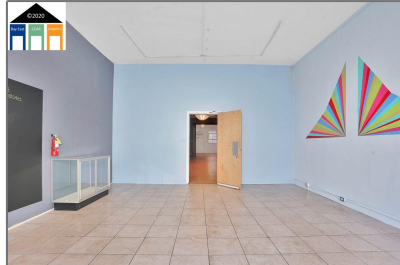

Comm Industrial For Lease For Rent

5,000 Sqft - 2525 Telegraph, OAKLAND, California
94612

Basic [Details](#)

Property Type: **Comm Industrial
For Lease**

Listing Type: **For Rent**

Listing ID: **40963607**