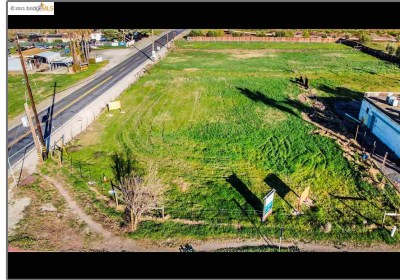

Lots And Land For Sale

0 Sqft - 6464 + Bethel Island Road, BETHEL ISLAND, California 94511

Basic [Details](#)

Property Type:	Lots And Land
Listing Type:	For Sale
Listing ID:	40963501
Price:	\$595,000
Bedrooms:	0
Bathrooms:	0
Half Bathrooms:	0
Square Footage:	0 Sqft
Year Built:	0
Lot Area:	68,825 Sqft

Address [Map](#)

Country:	US
State:	CA
County:	Contra Costa
City:	BETHEL ISLAND
Zipcode:	94511
Street:	Bethel Island Road
Street Number:	6464 +
Floor Number:	0
Longitude:	W122° 21' 35.6"
Latitude:	N38° 1' 8.5"