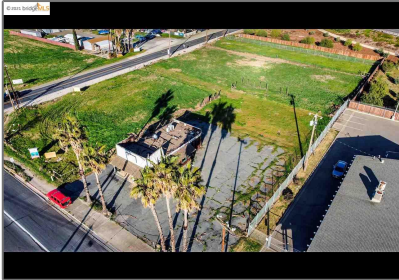

Lots And Land For Sale

0 Sqft - 6464 + Bethel Island Road, BETHEL ISLAND, California 94511

Basic [Details](#)

Property Type:	Lots And Land
Listing Type:	For Sale
Listing ID:	40963501
Price:	\$595,000
Bedrooms:	0
Bathrooms:	0
Half Bathrooms:	0
Square Footage:	0 Sqft
Year Built:	0
Lot Area:	68,825 Sqft

Address [Map](#)

Country:	US
State:	CA
County:	Contra Costa
City:	BETHEL ISLAND
Zipcode:	94511
Street:	Bethel Island Road
Street Number:	6464 +
Floor Number:	0
Longitude:	W122° 21' 35.6"
Latitude:	N38° 1' 8.5"