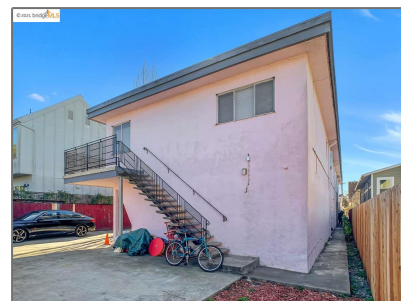

Comm Ri Multi-units 5+ For Sale

6,110 Sqft - 1515 Harmon St, BERKELEY,
California 94703

Basic [Details](#)

Property Type: **Comm Ri Multi-units 5+**

Listing Type: **For Sale**

Listing ID: **40939570**

Price: **\$1,950,000**

Roof: **Flat**

Address [Map](#)

Country: **US**

State: **CA**

County: **Alameda**

City: **BERKELEY**

Zipcode: **94703**

Street: **Harmon St**