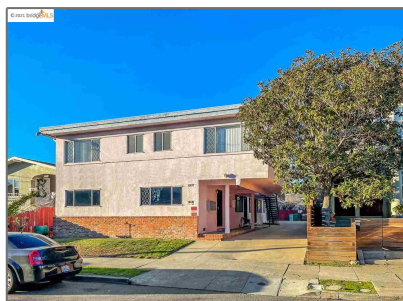

Comm Ri Multi-units 5+ For Sale

6,110 Sqft - 1515 Harmon St, BERKELEY,
California 94703

Basic [Details](#)

Property Type: **Comm Ri Multi-units 5+**

Listing Type: **For Sale**

Listing ID: **40939570**

Price: **\$1,950,000**

Roof: **Flat**

Address [Map](#)

Country: **US**

State: **CA**

County: **Alameda**

City: **BERKELEY**

Zipcode: **94703**

Street: **Harmon St**