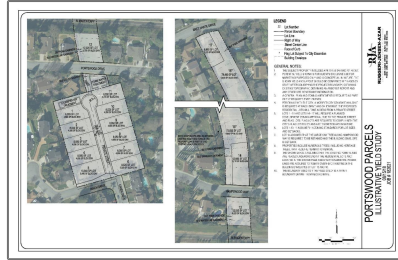

# Lots And Land For Sale

0 Sqft - 790 Portswood Drive, SAN JOSE,  
California 95120

## Basic Details

Property Type:	<b>Lots And Land</b>
Listing Type:	<b>For Sale</b>
Listing ID:	<b>40963496</b>
Price:	<b>\$8,000,000</b>
Bedrooms:	<b>0</b>
Bathrooms:	<b>0</b>
Half Bathrooms:	<b>0</b>
Square Footage:	<b>0 Sqft</b>
Year Built:	<b>0</b>
Lot Area:	<b>348,480 Sqft</b>

## Address Map

Country:	<b>US</b>
State:	<b>CA</b>
County:	<b>Santa Clara</b>
City:	<b>SAN JOSE</b>
Zipcode:	<b>95120</b>
Street:	<b>Portswood Drive</b>
Street Number:	<b>790</b>
Floor Number:	<b>0</b>
Longitude:	<b>W122° 9' 54.3"</b>
Latitude:	<b>N37° 12' 11.9"</b>