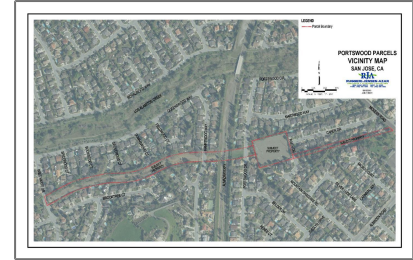

# Lots And Land For Sale

0 Sqft - 790 Portswood Drive, SAN JOSE,  
California 95120

## Basic Details

Property Type:	<b>Lots And Land</b>
Listing Type:	<b>For Sale</b>
Listing ID:	<b>40963496</b>
Price:	<b>\$8,000,000</b>
Bedrooms:	<b>0</b>
Bathrooms:	<b>0</b>
Half Bathrooms:	<b>0</b>
Square Footage:	<b>0 Sqft</b>
Year Built:	<b>0</b>
Lot Area:	<b>348,480 Sqft</b>

## Address Map

Country:	<b>US</b>
State:	<b>CA</b>
County:	<b>Santa Clara</b>
City:	<b>SAN JOSE</b>
Zipcode:	<b>95120</b>
Street:	<b>Portswood Drive</b>
Street Number:	<b>790</b>
Floor Number:	<b>0</b>
Longitude:	<b>W122° 9' 54.3"</b>
Latitude:	<b>N37° 12' 11.9"</b>