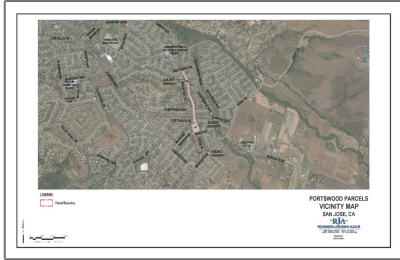

# Lots And Land For Sale

0 Sqft - 790 Portswood Drive, SAN JOSE,  
California 95120

## Basic Details

Property Type:	<b>Lots And Land</b>
Listing Type:	<b>For Sale</b>
Listing ID:	<b>40963496</b>
Price:	<b>\$8,000,000</b>
Bedrooms:	<b>0</b>
Bathrooms:	<b>0</b>
Half Bathrooms:	<b>0</b>
Square Footage:	<b>0 Sqft</b>
Year Built:	<b>0</b>
Lot Area:	<b>348,480 Sqft</b>

## Address Map

Country:	<b>US</b>
State:	<b>CA</b>
County:	<b>Santa Clara</b>
City:	<b>SAN JOSE</b>
Zipcode:	<b>95120</b>
Street:	<b>Portswood Drive</b>
Street Number:	<b>790</b>
Floor Number:	<b>0</b>
Longitude:	<b>W122° 9' 54.3"</b>
Latitude:	<b>N37° 12' 11.9"</b>