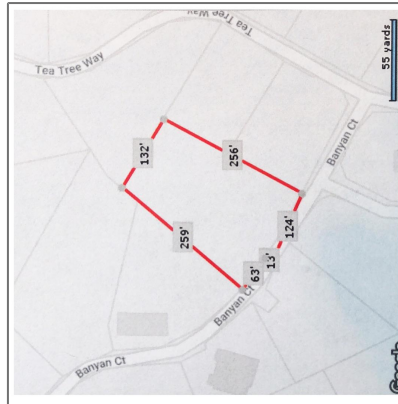

Lots And Land For Sale

0 Sqft - 2204 Banyon Court, GILROY, California
95020

Basic [Details](#)

Property Type:	Lots And Land
Listing Type:	For Sale
Listing ID:	40963481
Price:	\$359,000
Bedrooms:	0
Bathrooms:	0
Half Bathrooms:	0
Square Footage:	0 Sqft
Year Built:	0
Lot Area:	42,366 Sqft

Address [Map](#)

Country:	US
State:	CA
County:	Santa Clara
City:	GILROY
Zipcode:	95020
Street:	Banyon Court

Features

View:

[Panoramic, Hills, Valley,
City Lights, Mountains](#)

Street Number: **2204**

Floor Number: **0**

Longitude: **W122° 23' 1.2"**

Latitude: **N37° 1' 28.2"**

Agent [Info](#)

✉ ashwin@plexoware.com

-
