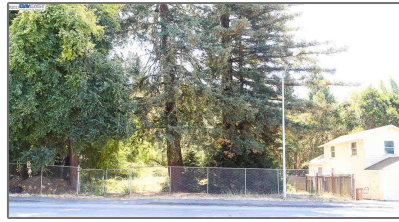

# Lots And Land For Sale

0 Sqft - 4898 Appian Way, EL SOBRANTE,  
California 94803

## Basic [Details](#)

Property Type:	<b>Lots And Land</b>
Listing Type:	<b>For Sale</b>
Listing ID:	<b>40963467</b>
Price:	<b>\$299,000</b>
Bedrooms:	<b>0</b>
Bathrooms:	<b>0</b>
Half Bathrooms:	<b>0</b>
Square Footage:	<b>0 Sqft</b>
Year Built:	<b>0</b>
Lot Area:	<b>70,524 Sqft</b>

## Address [Map](#)

Country:	<b>US</b>
State:	<b>CA</b>
County:	<b>Contra Costa</b>
City:	<b>EL SOBRANTE</b>
Zipcode:	<b>94803</b>
Street:	<b>Appian Way</b>
Street Number:	<b>4898</b>
Floor Number:	<b>0</b>
Longitude:	<b>W123° 42' 4.7"</b>
Latitude:	<b>N37° 58' 30.6"</b>