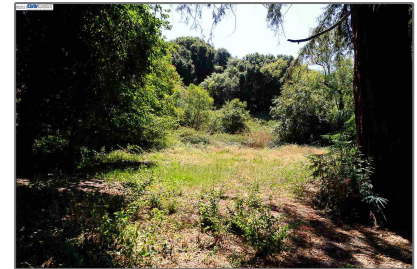

## Basic [Details](#)

Property Type:	<b>Lots And Land</b>
Listing Type:	<b>For Sale</b>
Listing ID:	<b>40963467</b>
Price:	<b>\$299,000</b>
Bedrooms:	<b>0</b>
Bathrooms:	<b>0</b>
Half Bathrooms:	<b>0</b>
Square Footage:	<b>0 Sqft</b>
Year Built:	<b>0</b>
Lot Area:	<b>70,524 Sqft</b>