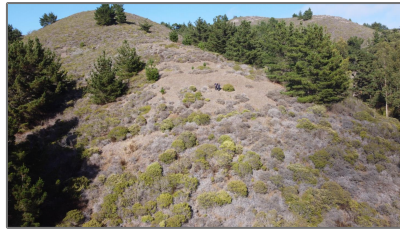

Lots And Land For Sale

0 Sqft - 0 Calera Terrace, PACIFICA, California
94044

Basic [Details](#)

| | |
|-----------------|----------------------|
| Property Type: | Lots And Land |
| Listing Type: | For Sale |
| Listing ID: | 40963441 |
| Price: | \$199,950 |
| Bedrooms: | 0 |
| Bathrooms: | 0 |
| Half Bathrooms: | 0 |
| Square Footage: | 0 Sqft |
| Year Built: | 0 |
| Lot Area: | 80,000 Sqft |

Features

View: [Canyon, Hills, Greenbelt, Mountains](#)

Address [Map](#)

| | |
|----------------|------------------------|
| Country: | US |
| State: | CA |
| County: | San Mateo |
| City: | PACIFICA |
| Zipcode: | 94044 |
| Street: | Calera Terrace |
| Street Number: | 0 |
| Floor Number: | 0 |
| Longitude: | W123° 30' 47.5" |