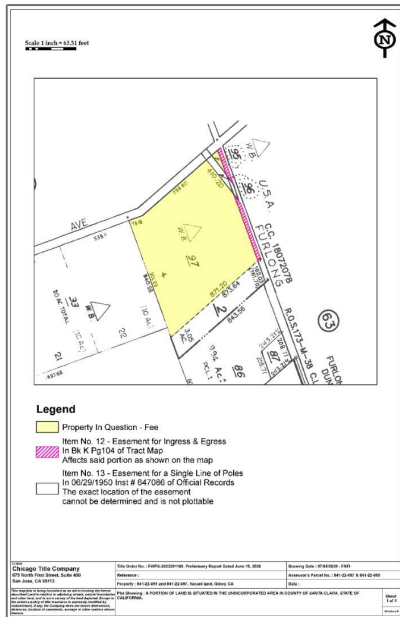

Lots And Land For Sale

0 Sqft - 0 Furlong Avenue, GILROY, California
95020

Basic Details

| | |
|-----------------|----------------------|
| Property Type: | Lots And Land |
| Listing Type: | For Sale |
| Listing ID: | 40963407 |
| Price: | \$999,950 |
| Bedrooms: | 0 |
| Bathrooms: | 0 |
| Half Bathrooms: | 0 |
| Square Footage: | 0 Sqft |
| Year Built: | 0 |
| Lot Area: | 652,093 Sqft |

Address Map

| | |
|----------------|------------------------|
| Country: | US |
| State: | CA |
| County: | Santa Clara |
| City: | GILROY |
| Zipcode: | 95020 |
| Street: | Furlong Avenue |
| Street Number: | 0 |
| Floor Number: | 0 |
| Longitude: | W122° 25' 21.7" |
| Latitude: | N37° 0' 51.5" |