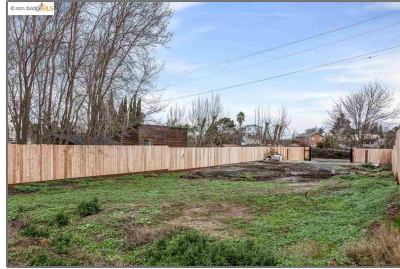

# Lots And Land For Sale

0 Sqft - 1364 Taylor Rd, BETHEL ISLAND,  
California 94511

## Basic [Details](#)

Property Type:	<b>Lots And Land</b>
Listing Type:	<b>For Sale</b>
Listing ID:	<b>40963385</b>
Price:	<b>\$375,000</b>
Bedrooms:	<b>0</b>
Bathrooms:	<b>0</b>
Half Bathrooms:	<b>0</b>
Square Footage:	<b>0 Sqft</b>
Year Built:	<b>0</b>
Lot Area:	<b>10,000 Sqft</b>