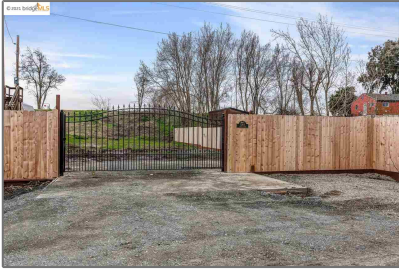

# Lots And Land For Sale

0 Sqft - 1364 Taylor Rd, BETHEL ISLAND,  
California 94511

## Basic [Details](#)

Property Type:	<b>Lots And Land</b>
Listing Type:	<b>For Sale</b>
Listing ID:	<b>40963385</b>
Price:	<b>\$375,000</b>
Bedrooms:	<b>0</b>
Bathrooms:	<b>0</b>
Half Bathrooms:	<b>0</b>
Square Footage:	<b>0 Sqft</b>
Year Built:	<b>0</b>
Lot Area:	<b>10,000 Sqft</b>