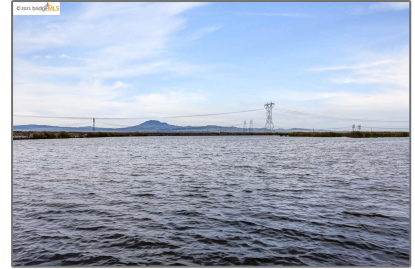

# Lots And Land For Sale

0 Sqft - 1364 Taylor Rd, BETHEL ISLAND,  
California 94511

## Address [Map](#)

Country:	<b>US</b>
State:	<b>CA</b>
County:	<b>Contra Costa</b>
City:	<b>BETHEL ISLAND</b>
Zipcode:	<b>94511</b>
Street:	<b>Taylor Rd</b>
Street Number:	<b>1364</b>
Floor Number:	<b>0</b>
Longitude:	<b>W122° 19' 44.7"</b>
Latitude:	<b>N38° 1' 54.4"</b>