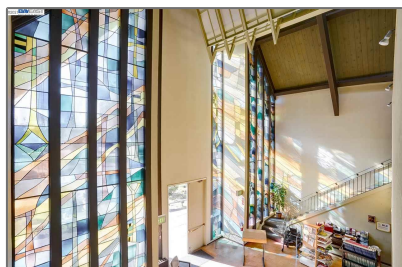

## For Sale

7,345 Sqft - 172 Breed Ave, SAN LEANDRO,  
California 94577