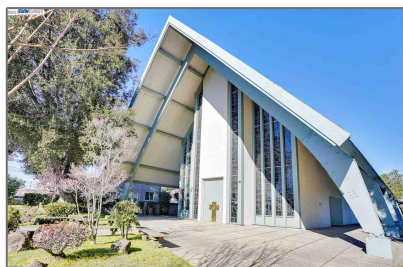

## For Sale

7,345 Sqft - 172 Breed Ave, SAN LEANDRO,  
California 94577