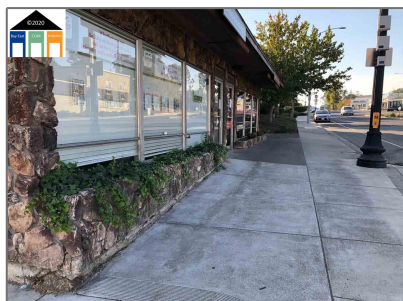

Comm Industrial For Sale

For Sale

2,500 Sqft - 1887 San Pablo Ave, PINOLE,
California 94564

Basic [Details](#)

Property Type: **Comm Industrial
For Sale**

Listing Type: **For Sale**

Listing ID: **40963297**

Country: **US**

State: **CA**

County: **Contra Costa**

City: **PINOLE**

Zipcode: **94564**

Street: **San Pablo Ave**

Features

Roof: