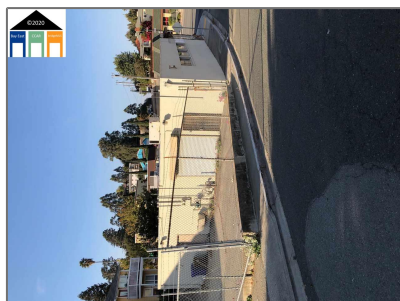

Comm Industrial For Sale

For Sale

2,500 Sqft - 1887 San Pablo Ave, PINOLE,
California 94564

Basic [Details](#)

Property Type: **Comm Industrial
For Sale**

Listing Type: **For Sale**

Listing ID: **40963297**

Country: **US**

State: **CA**

County: **Contra Costa**

City: **PINOLE**

Zipcode: **94564**

Street: **San Pablo Ave**

Features

Roof: