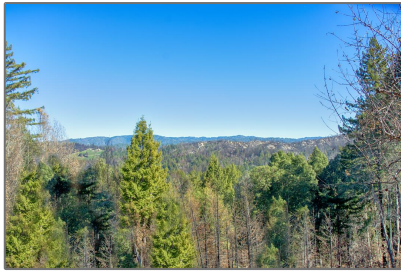

# Lots And Land For Sale

0 Sqft - 665 Heartwood Hill, BOULDER CREEK,  
California 95006