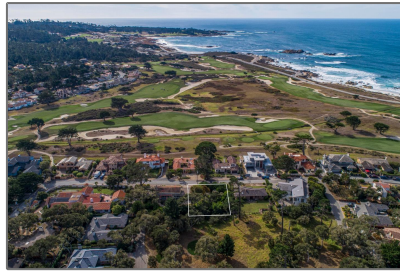

# Lots And Land For Sale

0 Sqft - 1029 Rodeo Road, PEBBLE BEACH,  
California 93953

## Basic [Details](#)

Property Type:	<b>Lots And Land</b>
Listing Type:	<b>For Sale</b>
Listing ID:	<b>40963248</b>
Price:	<b>\$1,700,000</b>
Bedrooms:	<b>0</b>
Bathrooms:	<b>0</b>
Half Bathrooms:	<b>0</b>
Square Footage:	<b>0 Sqft</b>
Year Built:	<b>0</b>
Lot Area:	<b>9,900 Sqft</b>

## Features

View: [Golf Course](#)

Longitude: **W122° 2' 37.6"**

Latitude: **N36° 35' 45.9"**