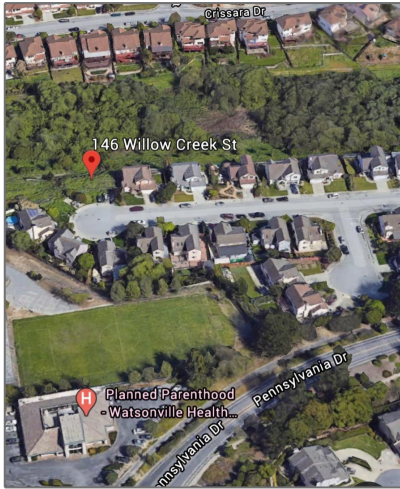

Lots And Land For Sale

0 Sqft - 146 Willowcreek Street, WATSONVILLE,
California 95076

Basic [Details](#)

Property Type:	Lots And Land
Listing Type:	For Sale
Listing ID:	40963221
Price:	\$39,000
Bedrooms:	0
Bathrooms:	0
Half Bathrooms:	0
Square Footage:	0 Sqft
Year Built:	0
Lot Area:	5,053 Sqft

Address [Map](#)

Country:	US
State:	CA
County:	Santa Cruz
City:	WATSONVILLE
Zipcode:	95076
Street:	Willowcreek Street
Street Number:	146
Floor Number:	0
Longitude:	W122° 13' 30.7"
Latitude:	N36° 55' 48.6"