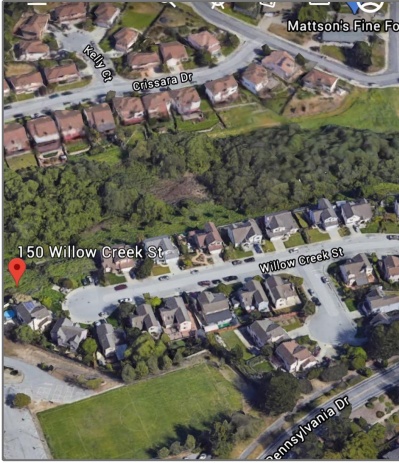

# Lots And Land For Sale

0 Sqft - 150 Willowcreek Street, WATSONVILLE,  
California 95076

## Basic Details

Property Type:	<b>Lots And Land</b>
Listing Type:	<b>For Sale</b>
Listing ID:	<b>40963220</b>
Price:	<b>\$39,000</b>
Bedrooms:	<b>0</b>
Bathrooms:	<b>0</b>
Half Bathrooms:	<b>0</b>
Square Footage:	<b>0 Sqft</b>
Year Built:	<b>0</b>
Lot Area:	<b>9,278 Sqft</b>

## Address Map

Country:	<b>US</b>
State:	<b>CA</b>
County:	<b>Santa Cruz</b>
City:	<b>WATSONVILLE</b>
Zipcode:	<b>95076</b>
Street:	<b>Willowcreek Street</b>
Street Number:	<b>150</b>
Floor Number:	<b>0</b>
Longitude:	<b>W122° 13' 30.5"</b>
Latitude:	<b>N36° 55' 49.4"</b>