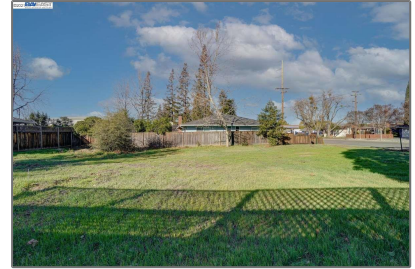

# Lots And Land For Sale

0 Sqft - 227 Holmes St, LIVERMORE, California  
94550

## Basic [Details](#)

Property Type:	<b>Lots And Land</b>
Listing Type:	<b>For Sale</b>
Listing ID:	<b>40963125</b>
Price:	<b>\$375,000</b>
Bedrooms:	<b>0</b>
Bathrooms:	<b>0</b>
Half Bathrooms:	<b>0</b>
Square Footage:	<b>0 Sqft</b>
Year Built:	<b>0</b>
Lot Area:	<b>7,082 Sqft</b>