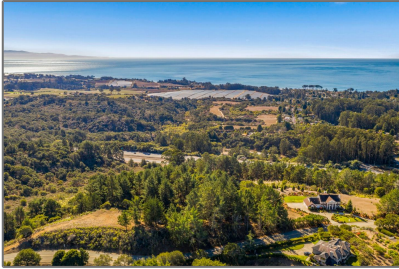

# Lots And Land For Sale

0 Sqft - 745 Bel Mar Drive, WATSONVILLE,  
California 95076