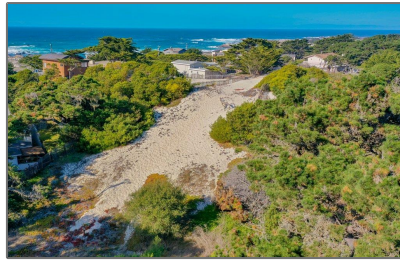

Lots And Land For Sale

0 Sqft - 0 Pico Avenue, PACIFIC GROVE,
California 93950

Basic [Details](#)

Property Type:	Lots And Land
Listing Type:	For Sale
Listing ID:	40963078
Price:	\$499,000
Bedrooms:	0
Bathrooms:	0
Half Bathrooms:	0
Square Footage:	0 Sqft
Year Built:	0
Lot Area:	20,000 Sqft

Features

View:

[Greenbelt](#)

Address [Map](#)

Country:	US
State:	CA
County:	Monterey
City:	PACIFIC GROVE
Zipcode:	93950
Street:	Pico Avenue
Street Number:	0
Floor Number:	0

Longitude: **W122° 4' 40.4"**

Latitude: **N36° 37' 6.2"**