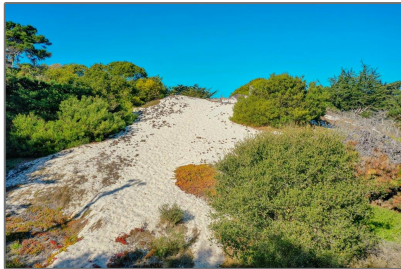

Lots And Land For Sale

0 Sqft - 0 Pico Avenue, PACIFIC GROVE,
California 93950

Basic [Details](#)

Property Type:	Lots And Land
Listing Type:	For Sale
Listing ID:	40963078
Price:	\$499,000
Bedrooms:	0
Bathrooms:	0
Half Bathrooms:	0
Square Footage:	0 Sqft
Year Built:	0
Lot Area:	20,000 Sqft

Features

View:

[Greenbelt](#)

Address [Map](#)

Country:	US
State:	CA
County:	Monterey
City:	PACIFIC GROVE
Zipcode:	93950
Street:	Pico Avenue
Street Number:	0
Floor Number:	0

Longitude: **W122° 4' 40.4"**

Latitude: **N36° 37' 6.2"**