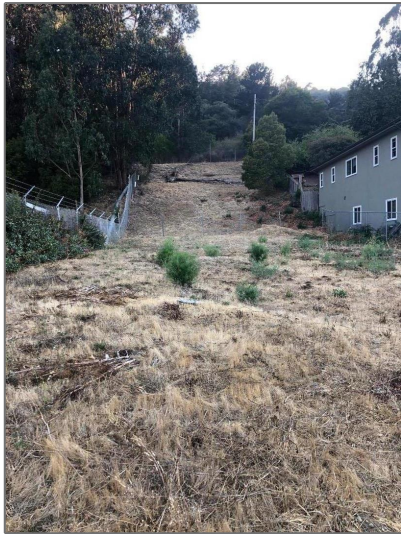

# Lots And Land For Sale

0 Sqft - 3900 Bayshore Boulevard, BRISBANE,  
California 94005

## Basic [Details](#)

Property Type:	<b>Lots And Land</b>
Listing Type:	<b>For Sale</b>
Listing ID:	<b>40963075</b>
Price:	<b>\$750,000</b>
Bedrooms:	<b>0</b>
Bathrooms:	<b>0</b>
Half Bathrooms:	<b>0</b>
Square Footage:	<b>0 Sqft</b>
Year Built:	<b>0</b>
Lot Area:	<b>11,935 Sqft</b>