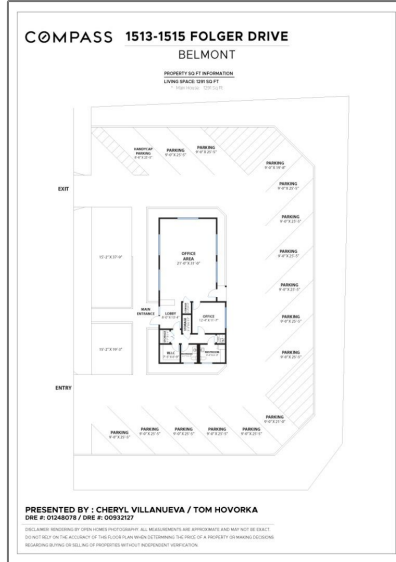

Comm Lots And Land For Sale

0 Sqft - 1513 Folger Drive, BELMONT, California 94002

Basic Details

Property Type:	Comm Lots And Land
Listing Type:	For Sale
Listing ID:	40963007
Price:	\$1,250,000
Bedrooms:	0
Bathrooms:	0
Half Bathrooms:	0
Square Footage:	0 Sqft
Year Built:	0
Lot Area:	12,197 Sqft

Address Map

Country:	US
State:	CA
County:	San Mateo
City:	BELMONT
Zipcode:	94002
Street:	Folger Drive
Street Number:	1513
Floor Number:	0
Longitude:	W123° 42' 41.7"
Latitude:	N37° 31' 7.5"

Agent Info

✉ ashwin@plexoware.com