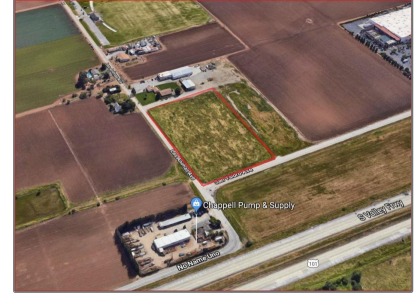

Comm Lots And Land For Sale

0 Sqft - 9090-9096 San Ysidro Avenue, GILROY, California 95020

Basic Details

Property Type:	Comm Lots And Land
Listing Type:	For Sale
Listing ID:	40962502
Price:	\$1,400,000
Bedrooms:	0
Bathrooms:	0
Half Bathrooms:	0
Square Footage:	0 Sqft
Year Built:	0
Lot Area:	160,736 Sqft

Address Map

Country:	US
State:	CA
County:	Santa Clara
City:	GILROY
Zipcode:	95020
Street:	San Ysidro Avenue
Street Number:	9090-9096
Floor Number:	0
Longitude:	W122° 25' 49.5"
Latitude:	N37° 1' 56"

Agent Info