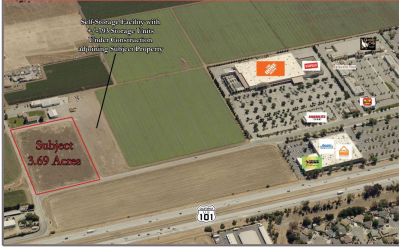

Comm Lots And Land For Sale

0 Sqft - 9090-9096 San Ysidro Avenue, GILROY, California 95020

Basic Details

Property Type:	Comm Lots And Land
Listing Type:	For Sale
Listing ID:	40962502
Price:	\$1,400,000
Bedrooms:	0
Bathrooms:	0
Half Bathrooms:	0
Square Footage:	0 Sqft
Year Built:	0
Lot Area:	160,736 Sqft

Address Map

Country:	US
State:	CA
County:	Santa Clara
City:	GILROY
Zipcode:	95020
Street:	San Ysidro Avenue
Street Number:	9090-9096
Floor Number:	0
Longitude:	W122° 25' 49.5"
Latitude:	N37° 1' 56"

Agent Info