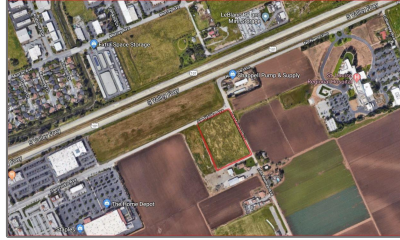

Comm Lots And Land For Sale

0 Sqft - 9090-9096 San Ysidro Avenue, GILROY, California 95020

Basic Details

Property Type:	Comm Lots And Land
Listing Type:	For Sale
Listing ID:	40962502
Price:	\$1,400,000
Bedrooms:	0
Bathrooms:	0
Half Bathrooms:	0
Square Footage:	0 Sqft
Year Built:	0
Lot Area:	160,736 Sqft

Address Map

Country:	US
State:	CA
County:	Santa Clara
City:	GILROY
Zipcode:	95020
Street:	San Ysidro Avenue
Street Number:	9090-9096
Floor Number:	0
Longitude:	W122° 25' 49.5"
Latitude:	N37° 1' 56"

Agent Info