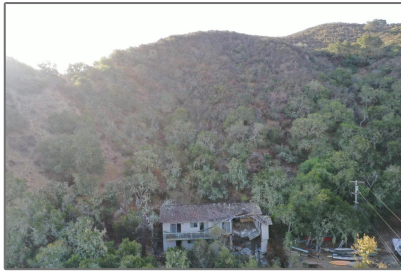

# Lots And Land For Sale

0 Sqft - 20 Paseo Verde, SALINAS, California  
93908

## Basic [Details](#)

Property Type:	<b>Lots And Land</b>
Listing Type:	<b>For Sale</b>
Listing ID:	<b>40962355</b>
Price:	<b>\$215,000</b>
Bedrooms:	<b>0</b>
Bathrooms:	<b>0</b>
Half Bathrooms:	<b>0</b>
Square Footage:	<b>0 Sqft</b>
Year Built:	<b>0</b>
Lot Area:	<b>108,900 Sqft</b>

## Features

View:

[Canyon](#)

Longitude: **W122° 17' 11.2"**

Latitude: **N36° 34' 4.4"**