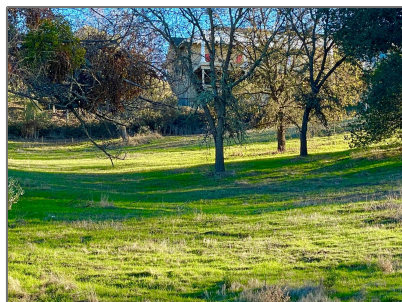

# Lots And Land For Sale

0 Sqft - 2320 Wildrose Court, GILROY, California  
95020