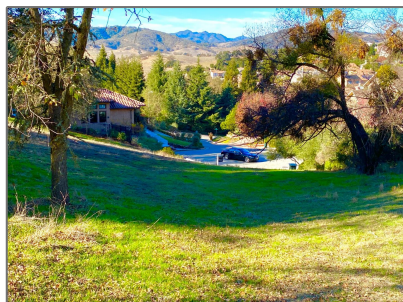

# Lots And Land For Sale

0 Sqft - 2320 Wildrose Court, GILROY, California  
95020

## Basic [Details](#)

Property Type: **Lots And Land**

Listing Type: **For Sale**

Listing ID: **40962346**

Price: **\$484,900**

Bedrooms: **0**

Bathrooms: **0**

Half Bathrooms: **0**

Square Footage: **0 Sqft**

Year Built: **0**

Lot Area: **66,084 Sqft**