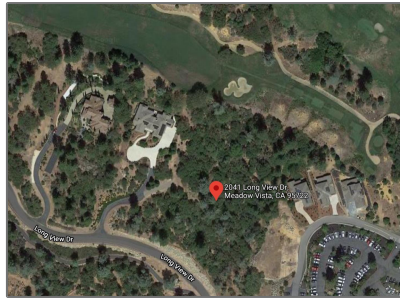

Lots And Land For Sale

0 Sqft - 2041 Long View Drive, MEADOW VISTA,
California 95722

Basic [Details](#)

Property Type: **Lots And Land**

Listing Type: **For Sale**

Listing ID: **40962322**

Price: **\$358,000**

State: **CA**

County: **Placer**

City: **MEADOW VISTA**

Zipcode: **95722**

Street: **Long View Drive**

Street Number: **2041**

Floor Number: **0**

Longitude: **W122° 57' 1.8"**