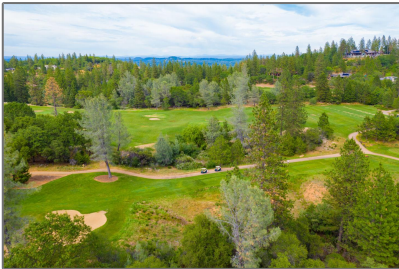

Lots And Land For Sale

0 Sqft - 2041 Long View Drive, MEADOW VISTA,
California 95722

Basic [Details](#)

Property Type: **Lots And Land**

Listing Type: **For Sale**

Listing ID: **40962322**

Price: **\$358,000**