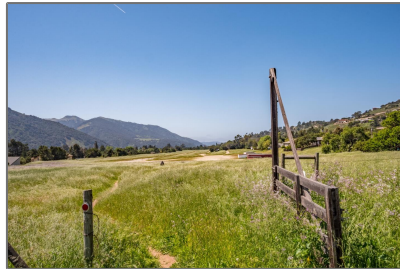

# Lots And Land For Sale

0 Sqft - 0 Lilac Lane, CARMEL VALLEY, California  
93924