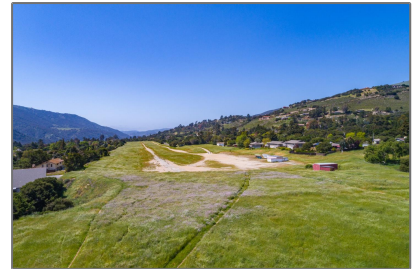

# Lots And Land For Sale

0 Sqft - 0 Lilac Lane, CARMEL VALLEY, California  
93924

## Basic [Details](#)

Property Type:	<b>Lots And Land</b>
Listing Type:	<b>For Sale</b>
Listing ID:	<b>40962302</b>
Price:	<b>\$950,000</b>
Bedrooms:	<b>0</b>
Bathrooms:	<b>0</b>
Half Bathrooms:	<b>0</b>
Square Footage:	<b>0 Sqft</b>
Year Built:	<b>0</b>
Lot Area:	<b>353,707 Sqft</b>