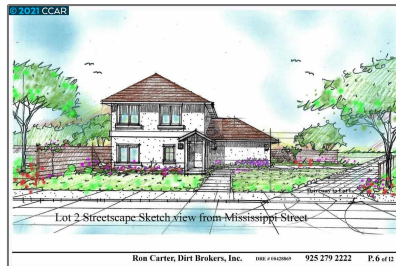

# Lots And Land For Sale

0 Sqft - Mississippi St. Lot #2, VALLEJO,  
California 94590

## Basic Details

Property Type:	<b>Lots And Land</b>
Listing Type:	<b>For Sale</b>
Listing ID:	<b>40962272</b>
Price:	<b>\$125,000</b>
Bedrooms:	<b>0</b>
Bathrooms:	<b>0</b>
Half Bathrooms:	<b>0</b>
Square Footage:	<b>0 Sqft</b>
Year Built:	<b>0</b>
Lot Area:	<b>7,688 Sqft</b>