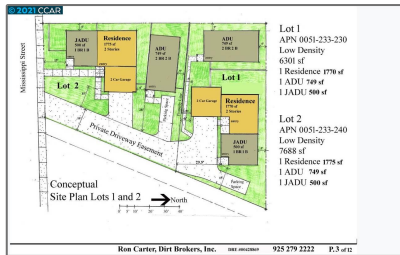

# Lots And Land For Sale

0 Sqft - Mississippi St. Lot #2, VALLEJO,  
California 94590

## Basic Details

Property Type:	<b>Lots And Land</b>
Listing Type:	<b>For Sale</b>
Listing ID:	<b>40962272</b>
Price:	<b>\$125,000</b>
Bedrooms:	<b>0</b>
Bathrooms:	<b>0</b>
Half Bathrooms:	<b>0</b>
Square Footage:	<b>0 Sqft</b>
Year Built:	<b>0</b>
Lot Area:	<b>7,688 Sqft</b>

## Address Map

Country:	<b>US</b>
State:	<b>CA</b>
County:	<b>Solano</b>
City:	<b>VALLEJO</b>
Zipcode:	<b>94590</b>
Street:	<b>Mississippi St. Lot #2</b>
Floor Number:	<b>0</b>
Longitude:	<b>W123° 44' 42"</b>
Latitude:	<b>N38° 6' 54.5"</b>