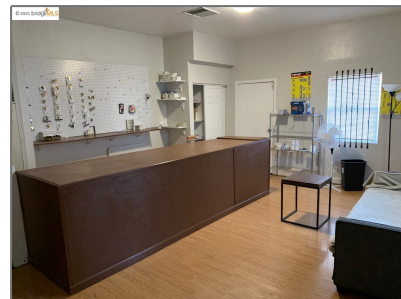

Comm Industrial For Sale

For Sale

1,570 Sqft - 260 10Th St, PITTSBURG, California
94565

Basic [Details](#)

Property Type: **Comm Industrial
For Sale**

Listing Type: **For Sale**

Listing ID: **40962267**

Price: **\$299,000**