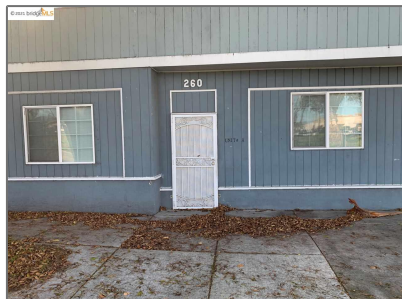

Comm Industrial For Sale

For Sale

1,570 Sqft - 260 10Th St, PITTSBURG, California
94565

Basic [Details](#)

Property Type: **Comm Industrial
For Sale**

Listing Type: **For Sale**

Listing ID: **40962267**

Price: **\$299,000**

Bedrooms: **0**

Bathrooms: **0**

Half Bathrooms: **0**

Square Footage: **1,570 Sqft**

Year Built: **1918**

Lot Area: **2,584 Sqft**

Address [Map](#)

Country: **US**

State: **CA**

County: **Contra Costa**

City: **PITTSBURG**

Zipcode: **94565**

Street: **10Th St**

Features

Roof:

[Unknown](#)