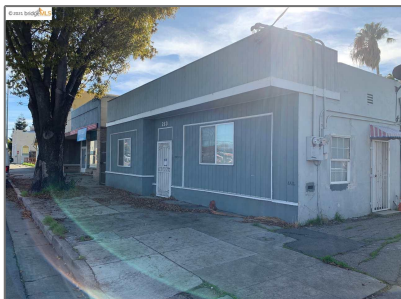

Comm Industrial For Sale

For Sale

1,570 Sqft - 260 10Th St, PITTSBURG, California
94565

Basic [Details](#)

Property Type: **Comm Industrial
For Sale**

Listing Type: **For Sale**

Listing ID: **40962267**

Price: **\$299,000**

Bedrooms: **0**

Bathrooms: **0**

Half Bathrooms: **0**

Square Footage: **1,570 Sqft**

Year Built: **1918**

Lot Area: **2,584 Sqft**

Address [Map](#)

Country: **US**

State: **CA**

County: **Contra Costa**

City: **PITTSBURG**

Zipcode: **94565**

Street: **10Th St**

Features

Roof:

[Unknown](#)