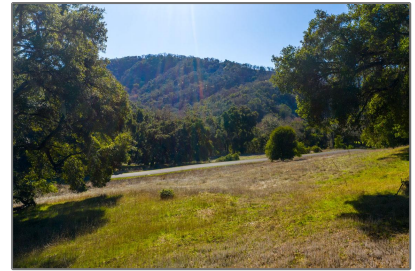

# Lots And Land For Sale

0 Sqft - 1 Rumsen Trace, CARMEL, California  
93923

## Basic [Details](#)

Property Type:	<b>Lots And Land</b>
Listing Type:	<b>For Sale</b>
Listing ID:	<b>40962237</b>
Price:	<b>\$575,000</b>
Bedrooms:	<b>0</b>
Bathrooms:	<b>0</b>
Half Bathrooms:	<b>0</b>
Square Footage:	<b>0 Sqft</b>
Year Built:	<b>0</b>
Lot Area:	<b>199,069 Sqft</b>