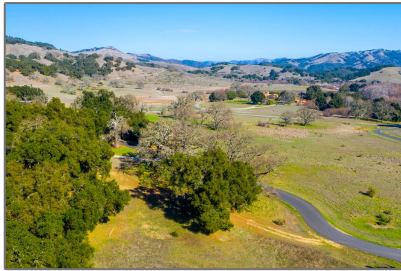

# Lots And Land For Sale

0 Sqft - 1 Rumsen Trace, CARMEL, California  
93923

## Basic [Details](#)

Property Type:	<b>Lots And Land</b>
Listing Type:	<b>For Sale</b>
Listing ID:	<b>40962237</b>
Price:	<b>\$575,000</b>
Bedrooms:	<b>0</b>
Bathrooms:	<b>0</b>
Half Bathrooms:	<b>0</b>
Square Footage:	<b>0 Sqft</b>
Year Built:	<b>0</b>
Lot Area:	<b>199,069 Sqft</b>