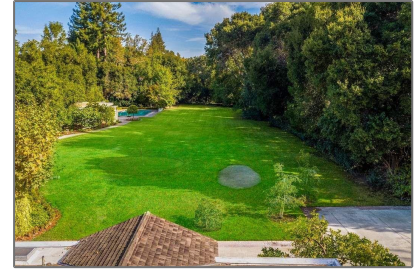

Lots And Land For Sale

0 Sqft - 251 Selby Lane, ATHERTON, California
94027

Basic [Details](#)

Property Type:	Lots And Land
Listing Type:	For Sale
Listing ID:	40962189
Price:	\$7,808,000
Bedrooms:	0
Bathrooms:	0
Half Bathrooms:	0
Square Footage:	0 Sqft
Year Built:	0
Lot Area:	54,876 Sqft