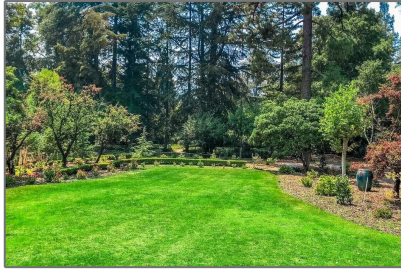

Lots And Land For Sale

0 Sqft - 251 Selby Lane, ATHERTON, California
94027

Basic [Details](#)

Property Type:	Lots And Land
Listing Type:	For Sale
Listing ID:	40962189
Price:	\$7,808,000
Bedrooms:	0
Bathrooms:	0
Half Bathrooms:	0
Square Footage:	0 Sqft
Year Built:	0
Lot Area:	54,876 Sqft