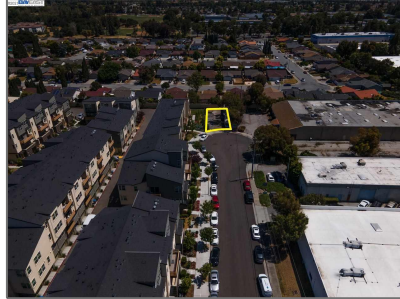

Comm Lots And Land For Sale

0 Sqft - 0 DOBBIN DRIVE, SAN JOSE, California
95133-3816

Basic Details

Property Type:	Comm Lots And Land
Listing Type:	For Sale
Listing ID:	40962090
Price:	\$350,000
Bedrooms:	0
Bathrooms:	0
Half Bathrooms:	0
Square Footage:	0 Sqft
Year Built:	0
Lot Area:	2,586 Sqft

Address Map

Country:	US
State:	CA
County:	Santa Clara
City:	SAN JOSE
Zipcode:	95133-3816
Street:	DOBBIN DRIVE
Street Number:	0
Floor Number:	0
Longitude:	W122° 8' 12.5"
Latitude:	N37° 22' 2.4"

Agent Info