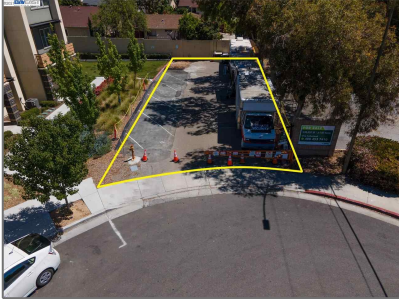

Comm Lots And Land For Sale

0 Sqft - 0 DOBBIN DRIVE, SAN JOSE, California
95133-3816

Basic Details

Property Type:	Comm Lots And Land
Listing Type:	For Sale
Listing ID:	40962090
Price:	\$350,000
Bedrooms:	0
Bathrooms:	0
Half Bathrooms:	0
Square Footage:	0 Sqft
Year Built:	0
Lot Area:	2,586 Sqft

Address Map

Country:	US
State:	CA
County:	Santa Clara
City:	SAN JOSE
Zipcode:	95133-3816
Street:	DOBBIN DRIVE
Street Number:	0
Floor Number:	0
Longitude:	W122° 8' 12.5"
Latitude:	N37° 22' 2.4"

Agent Info