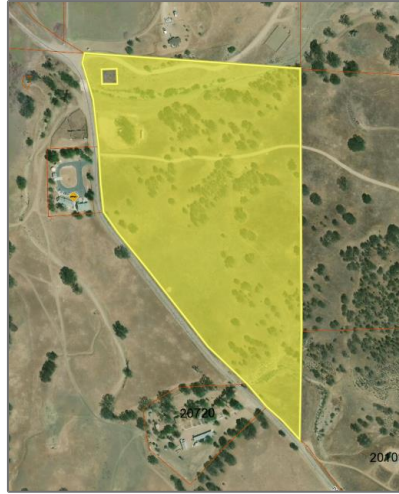

Lots And Land For Sale

0 Sqft - 0 Panoche Road, PAICINES, California
95043

Basic [Details](#)

Property Type:	Lots And Land
Listing Type:	For Sale
Listing ID:	40962070
Price:	\$295,000
Bedrooms:	0
Bathrooms:	0
Half Bathrooms:	0
Square Footage:	0 Sqft
Year Built:	0
Lot Area:	1,603,010 Sqft

Address [Map](#)

Country:	US
State:	CA
County:	San Benito
City:	PAICINES
Zipcode:	95043

Features

View:

[Panoramic, Canyon, Hills,
Pasture, Mountains](#)

Street: **Panoche Road**

Street Number: **0**

Floor Number: **0**