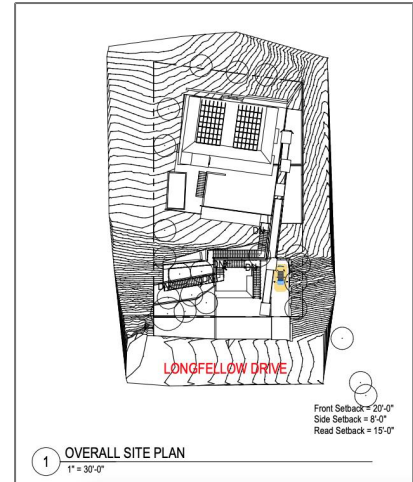

Lots And Land For Sale

0 Sqft - 0 Longfellow Drive, BELMONT, California
94002

Basic [Details](#)

Property Type:	Lots And Land
Listing Type:	For Sale
Listing ID:	40962015
Price:	\$459,000
Bedrooms:	0
Bathrooms:	0
Half Bathrooms:	0
Square Footage:	0 Sqft
Year Built:	0
Lot Area:	10,480 Sqft

Address [Map](#)

Country:	US
State:	CA
County:	San Mateo
City:	BELMONT
Zipcode:	94002

Features

View:

[Bay, Park, Mountains](#)

Street: **Longfellow Drive**

Street Number: **0**

Floor Number: **0**