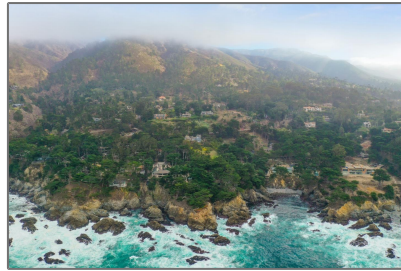

# Lots And Land For Sale

0 Sqft - 161 Spindrift Road #B, CARMEL,  
California 93923