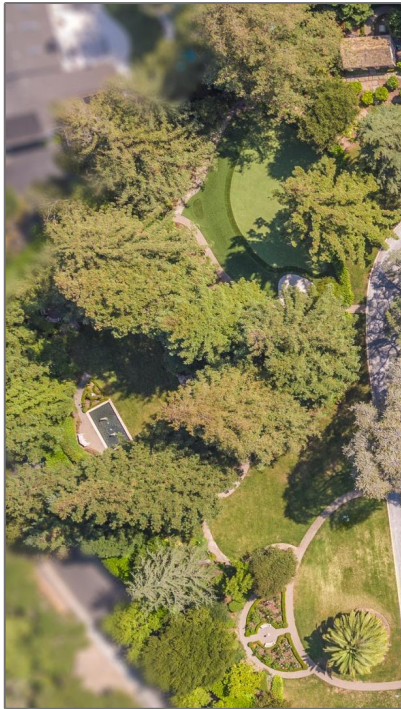

# Lots And Land For Sale

0 Sqft - 65 Bridge Road, HILLSBOROUGH,  
California 94010

## Basic [Details](#)

Property Type:	<b>Lots And Land</b>
Listing Type:	<b>For Sale</b>
Listing ID:	<b>40961972</b>
Price:	<b>\$4,880,000</b>
Bedrooms:	<b>0</b>
Bathrooms:	<b>0</b>
Half Bathrooms:	<b>0</b>
Square Footage:	<b>0 Sqft</b>
Year Built:	<b>0</b>
Lot Area:	<b>29,926 Sqft</b>