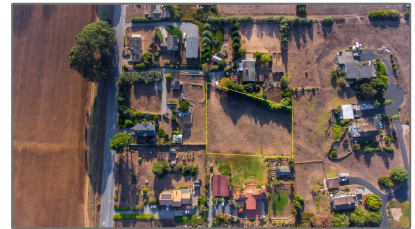

Lots And Land For Sale

0 Sqft - 0 Zils, LA SELVA BEACH, California 95076

Basic [Details](#)

Property Type:	Lots And Land
Listing Type:	For Sale
Listing ID:	40961960
Price:	\$415,000
Bedrooms:	0
Bathrooms:	0
Half Bathrooms:	0
Square Footage:	0 Sqft
Year Built:	0
Lot Area:	45,738 Sqft

Address [Map](#)

Country:	US
State:	CA
County:	Santa Cruz
City:	LA SELVA BEACH
Zipcode:	95076
Street:	Zils
Street Number:	0
Floor Number:	0
Longitude:	W122° 13' 44.8"
Latitude:	N36° 55' 44.8"

Agent [Info](#)