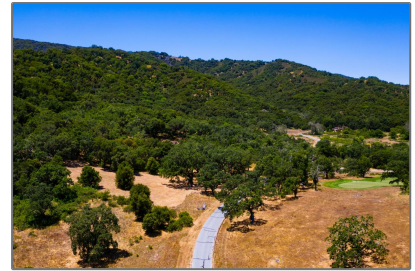

# Lots And Land For Sale

0 Sqft - 8 San Clemente Trail, CARMEL VALLEY,  
California 93923