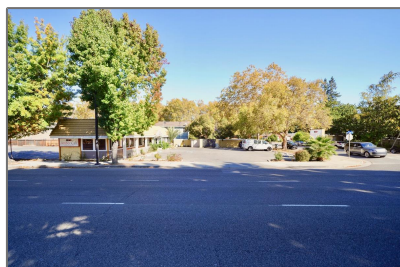

Comm Industrial For Sale

For Sale

1,820 Sqft - 600 El Camino Real, MOUNTAIN VIEW, California 94040

Basic [Details](#)

Property Type: **Comm Industrial For Sale**

Listing Type: **For Sale**

Listing ID: **40961866**

Price: **\$3,350,000**

Bedrooms: **0**

Bathrooms: **0**

Half Bathrooms: **0**

Square Footage: **1,820 Sqft**

Year Built: **1964**

Lot Area: **8,740 Sqft**

Features