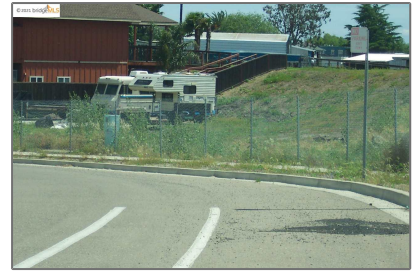

Lots And Land For Sale

0 Sqft - 4080 Windsweep Rd, BETHEL ISLAND,
California 94511

Basic [Details](#)

Property Type:	Lots And Land
Listing Type:	For Sale
Listing ID:	40961864
Price:	\$325,000
Bedrooms:	0
Bathrooms:	0
Half Bathrooms:	0
Square Footage:	0 Sqft
Year Built:	0
Lot Area:	7,200 Sqft

Features

View:

[Panoramic, Delta, Mt
Diablo, Mountains,
Marina, Water](#)

Address [Map](#)

Country:	US
State:	CA
County:	Contra Costa
City:	BETHEL ISLAND
Zipcode:	94511
Street:	Windsweep Rd
Street Number:	4080
Floor Number:	0