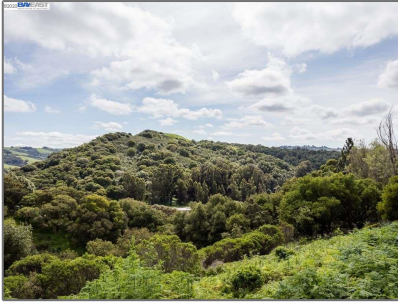

Lots And Land For Sale

0 Sqft - 5427 Jensen Rd, CASTRO VALLEY,
California 94552

Basic [Details](#)

Property Type:	Lots And Land
Listing Type:	For Sale
Listing ID:	40961863
Price:	$499,000
Bedrooms:	0
Bathrooms:	0
Half Bathrooms:	0
Square Footage:	0 Sqft
Year Built:	0
Lot Area:	40,168 Sqft

Address [Map](#)

Country:	US
State:	CA
County:	Alameda
City:	CASTRO VALLEY
Zipcode:	94552
Street:	Jensen Rd
Street Number:	5427
Floor Number:	0

Features

View:

[Canyon, Hills, Wooded](#)