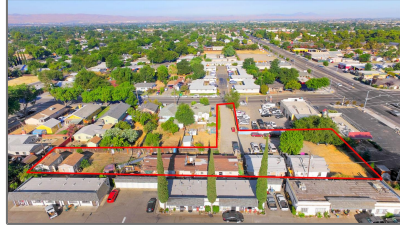

Comm Ri Multi-units 5+ For Sale

3,450 Sqft - 2322 Holly Drive, TRACY, California
95376

Basic [Details](#)

Property Type: **Comm Ri Multi-units 5+**

Listing Type: **For Sale**

Listing ID: **ML81776778**

Price: **\$930,000**

✓ Roof: **Composition Shingles**

Address [Map](#)

Country: **US**

State: **CA**

County: **San Joaquin**

City: **TRACY**

Zipcode: **95376**

Street: **Holly Drive**