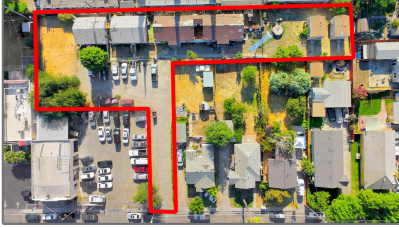

Comm Ri Multi-units 5+ For Sale

3,450 Sqft - 2322 Holly Drive, TRACY, California
95376

Basic [Details](#)

Property Type: **Comm Ri Multi-units 5+**

Listing Type: **For Sale**

Listing ID: **ML81776778**

Price: **\$930,000**

✓ Roof: **Composition Shingles**

Address [Map](#)

Country: **US**

State: **CA**

County: **San Joaquin**

City: **TRACY**

Zipcode: **95376**

Street: **Holly Drive**