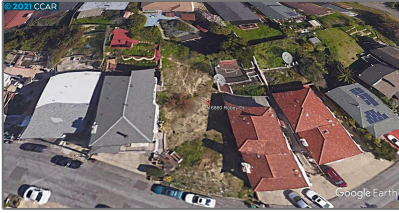

# Lots And Land For Sale

0 Sqft - 16860 Robey Dr, CASTRO VALLEY,  
California 94578

## Basic [Details](#)

Property Type:	<b>Lots And Land</b>
Listing Type:	<b>For Sale</b>
Listing ID:	<b>40959801</b>
Price:	<b>\$199,000</b>
Bedrooms:	<b>0</b>
Bathrooms:	<b>0</b>
Half Bathrooms:	<b>0</b>
Square Footage:	<b>0 Sqft</b>
Year Built:	<b>0</b>
Lot Area:	<b>4,185 Sqft</b>

## Address [Map](#)

Country:	<b>US</b>
State:	<b>CA</b>
County:	<b>Alameda</b>
City:	<b>CASTRO VALLEY</b>
Zipcode:	<b>94578</b>
Street:	<b>Robey Dr</b>
Street Number:	<b>16860</b>
Floor Number:	<b>0</b>
Longitude:	<b>W123° 53' 54.5"</b>