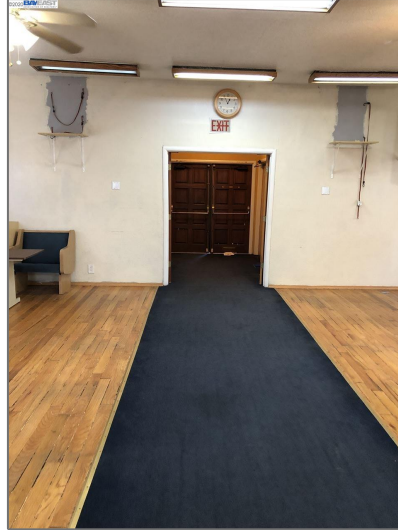

### Basic [Details](#)

Property Type:	<b>Comm Industrial For Sale</b>
Listing Type:	<b>For Sale</b>
Listing ID:	<b>40946181</b>
Price:	<b>\$379,000</b>
Bedrooms:	<b>0</b>
Bathrooms:	<b>0</b>
Half Bathrooms:	<b>0</b>
Square Footage:	<b>1,500 Sqft</b>
Year Built:	<b>1960</b>
Lot Area:	<b>22,651 Sqft</b>