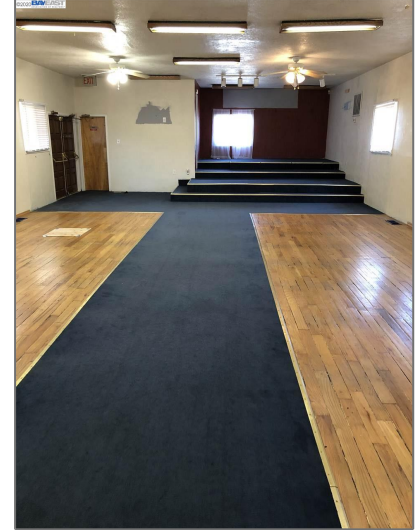

### Basic [Details](#)

Property Type:	<b>Comm Industrial For Sale</b>
Listing Type:	<b>For Sale</b>
Listing ID:	<b>40946181</b>
Price:	<b>\$379,000</b>
Bedrooms:	<b>0</b>
Bathrooms:	<b>0</b>
Half Bathrooms:	<b>0</b>
Square Footage:	<b>1,500 Sqft</b>
Year Built:	<b>1960</b>
Lot Area:	<b>22,651 Sqft</b>