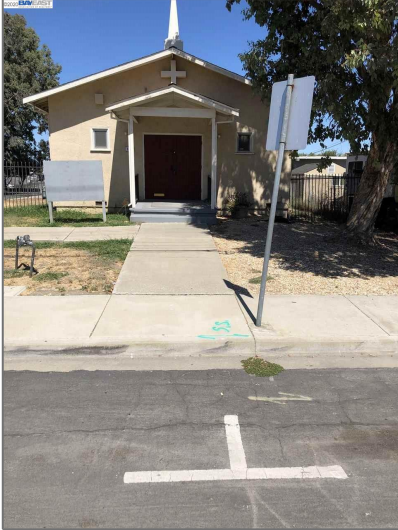

## For Sale

1,500 Sqft - 375 Central, PITTSBURG, California  
94565

### Basic [Details](#)

Property Type:	<b>Comm Industrial For Sale</b>
Listing Type:	<b>For Sale</b>
Listing ID:	<b>40946181</b>
Price:	<b>\$379,000</b>
Bedrooms:	<b>0</b>
Bathrooms:	<b>0</b>
Half Bathrooms:	<b>0</b>
Square Footage:	<b>1,500 Sqft</b>
Year Built:	<b>1960</b>
Lot Area:	<b>22,651 Sqft</b>