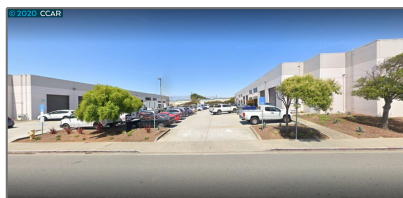

## For Sale

2,706 Sqft - 20 Linden Ave, SOUTH SAN FRANCISCO, California 94080

### Address [Map](#)

Country: **US**

State: **CA**

County: **San Mateo**

City: **SOUTH SAN FRANCISCO**

Zipcode: **94080**

Street: **Linden Ave**

Street Number: **20**