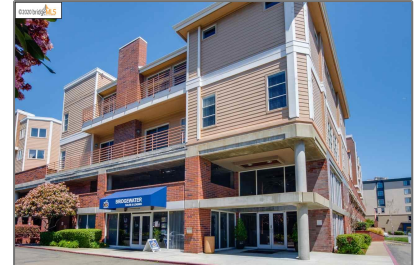

Comm Industrial For Sale

For Sale

1,792 Sqft - 6400 Christie Ave, EMERYVILLE,
California 94608

Basic Details

Property Type:	Comm Industrial For Sale
Listing Type:	For Sale
Listing ID:	40946060
Price:	\$399,000
Bedrooms:	0
Bathrooms:	0
Half Bathrooms:	0
Square Footage:	1,792 Sqft
Year Built:	1988
Lot Area:	1,792 Sqft

Features

✓ Heating System:	Forced Air 1 Zone
✓ Cooling System:	Area A/c
✓ Roof:	Other

Address Map

Country:	US
State:	CA
County:	Alameda
City:	EMERYVILLE
Zipcode:	94608
Street:	Christie Ave
Street Number:	6400