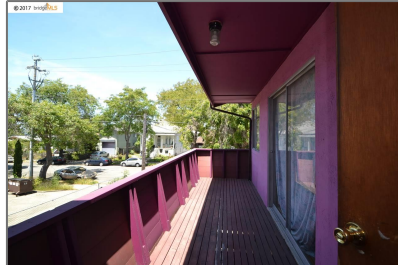

Comm Ri Multi-units 5+ For Sale

4,590 Sqft - 1522 Woolsey Street, BERKELEY,
California 94703-2367

Basic [Details](#)

Property Type:	Comm Ri Multi-units 5+
Listing Type:	For Sale
Listing ID:	40784385
Price:	\$1,399,000
Bedrooms:	0
Bathrooms:	0
Half Bathrooms:	0
Square Footage:	4,590 Sqft
Year Built:	0
Lot Area:	0.16 Sqft

Features

<input checked="" type="checkbox"/>	Heating System:	Wall Furnace
<input checked="" type="checkbox"/>	Roof:	Composition Shingles

Address [Map](#)

Country:	US
State:	CA
County:	Alameda
City:	BERKELEY
Zipcode:	94703-2367
Street:	Woolsey Street
Street Number:	1522