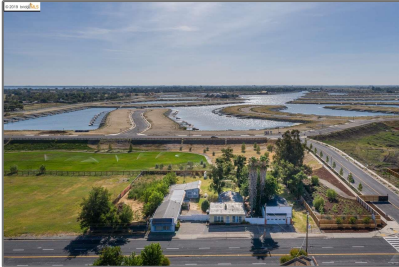

## For Sale

2,964 Sqft - 6320 Bethel Island Rd, BETHEL ISLAND, California 94511

Square Footage: **2,964 Sqft**

Year Built: **1950**

Lot Area: **30,019 Sqft**

### Address [Map](#)

Country: **US**

State: **CA**

County: **Contra Costa**

City: **BETHEL ISLAND**

Zipcode: **94511**

Street: **Bethel Island Rd**

Street Number: **6320**