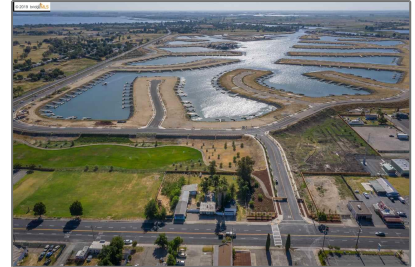

## For Sale

2,964 Sqft - 6320 Bethel Island Rd, BETHEL ISLAND, California 94511

### Address [Map](#)

Country: **US**

State: **CA**

County: **Contra Costa**

City: **BETHEL ISLAND**

Zipcode: **94511**

Street: **Bethel Island Rd**

Street Number: **6320**