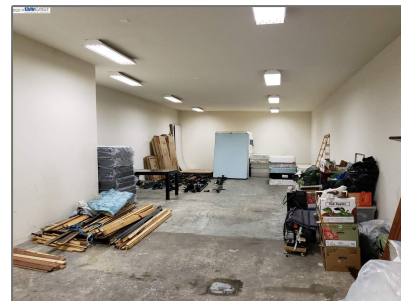

Comm Industrial For Sale

For Sale

5,000 Sqft - 16520 14Th St, SAN LEANDRO,
California 94578

Basic [Details](#)

Property Type: **Comm Industrial
For Sale**

Listing Type: **For Sale**

Listing ID: **40945401**

Price: **\$350,000**

Bedrooms: **0**

Bathrooms: **0**

Half Bathrooms: **0**

Square Footage: **5,000 Sqft**

Year Built: **1925**

Lot Area: **2,980 Sqft**

Address [Map](#)