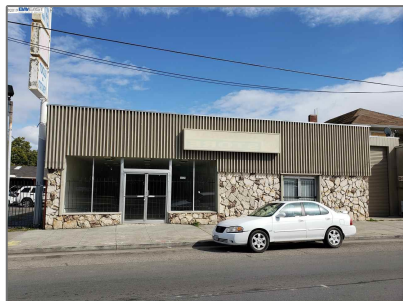

Comm Industrial For Sale

For Sale

5,000 Sqft - 16520 14Th St, SAN LEANDRO,
California 94578

Basic [Details](#)

Property Type: **Comm Industrial
For Sale**

Listing Type: **For Sale**

Listing ID: **40945401**

Price: **\$350,000**

Bedrooms: **0**

Bathrooms: **0**

Half Bathrooms: **0**

Square Footage: **5,000 Sqft**

Year Built: **1925**

Lot Area: **2,980 Sqft**

Address [Map](#)

Country: **US**

State: **CA**

County: **Alameda**

City: **SAN LEANDRO**

Zipcode: **94578**

Street: **14Th St**

Features

Roof: