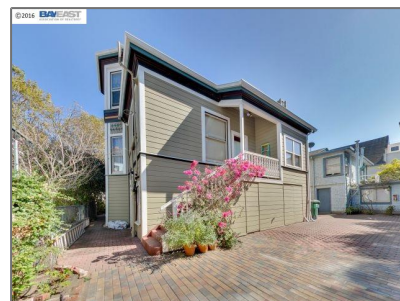

Comm Ri Multi-units 5+ For Sale

5,295 Sqft - 1523 Verdi St, ALAMEDA, California
94501

Basic [Details](#)

Property Type: **Comm Ri Multi-units 5+**

Listing Type: **For Sale**

Listing ID: **40764697**

Price: **\$2,050,000**

Bedrooms: **0**

Bathrooms: **0**

Half Bathrooms: **0**

Square Footage: **5,295 Sqft**

Year Built: **1890**

Lot Area: **0.18 Sqft**

Address [Map](#)

Country: **US**

State: **CA**

County: **Alameda**

City: **ALAMEDA**

Zipcode: **94501**

Street: **Verdi St**

Features

- ✓ Heating System: **Gas, Forced Air 1 Zone, Other Heat, Wall Furnace**
- ✓ Basement: **Other**
- ✓ View: **Other**
- ✓ Roof: **Composition Shingles**