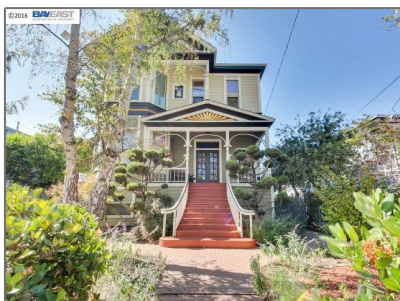

Comm Ri Multi-units 5+ For Sale

5,295 Sqft - 1523 Verdi St, ALAMEDA, California
94501

Basic [Details](#)

Property Type: **Comm Ri Multi-units 5+**

Listing Type: **For Sale**

Listing ID: **40764697**

Price: **\$2,050,000**

Bedrooms: **0**

Bathrooms: **0**

Half Bathrooms: **0**

Square Footage: **5,295 Sqft**

Year Built: **1890**

Lot Area: **0.18 Sqft**

Address [Map](#)

Country: **US**

State: **CA**

County: **Alameda**

City: **ALAMEDA**

Zipcode: **94501**

Street: **Verdi St**

Features

- ✓ Heating System: **Gas, Forced Air 1 Zone, Other Heat, Wall Furnace**
- ✓ Basement: **Other**
- ✓ View: **Other**
- ✓ Roof: **Composition Shingles**