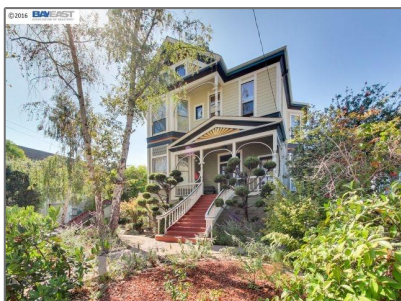

Comm Ri Multi-units 5+ For Sale

5,295 Sqft - 1523 Verdi St, ALAMEDA, California
94501

Basic [Details](#)

Property Type: **Comm Ri Multi-units 5+**

Listing Type: **For Sale**

Listing ID: **40764697**

Price: **\$2,050,000**

Bedrooms: **0**

Bathrooms: **0**

Half Bathrooms: **0**

Square Footage: **5,295 Sqft**

Year Built: **1890**

Lot Area: **0.18 Sqft**

Address [Map](#)

Country: **US**

State: **CA**

County: **Alameda**

City: **ALAMEDA**

Zipcode: **94501**

Street: **Verdi St**

Features

- ✓ Heating System: **Gas, Forced Air 1 Zone, Other Heat, Wall Furnace**
- ✓ Basement: **Other**
- ✓ View: **Other**
- ✓ Roof: **Composition Shingles**