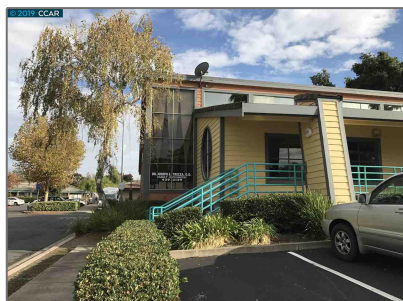

Comm Industrial For Sale

For Sale

1,782 Sqft - 130 LELAND RD #A, PITTSBURG,
California 94565

Basic [Details](#)

Property Type: **Comm Industrial
For Sale**

Listing Type: **For Sale**

Listing ID: **40945326**

Roof: **Composition Shingles**

Address [Map](#)

Country: **US**

State: **CA**

County: **Contra Costa**

City: **PITTSBURG**

Zipcode: **94565**

Street: **LELAND RD #A**